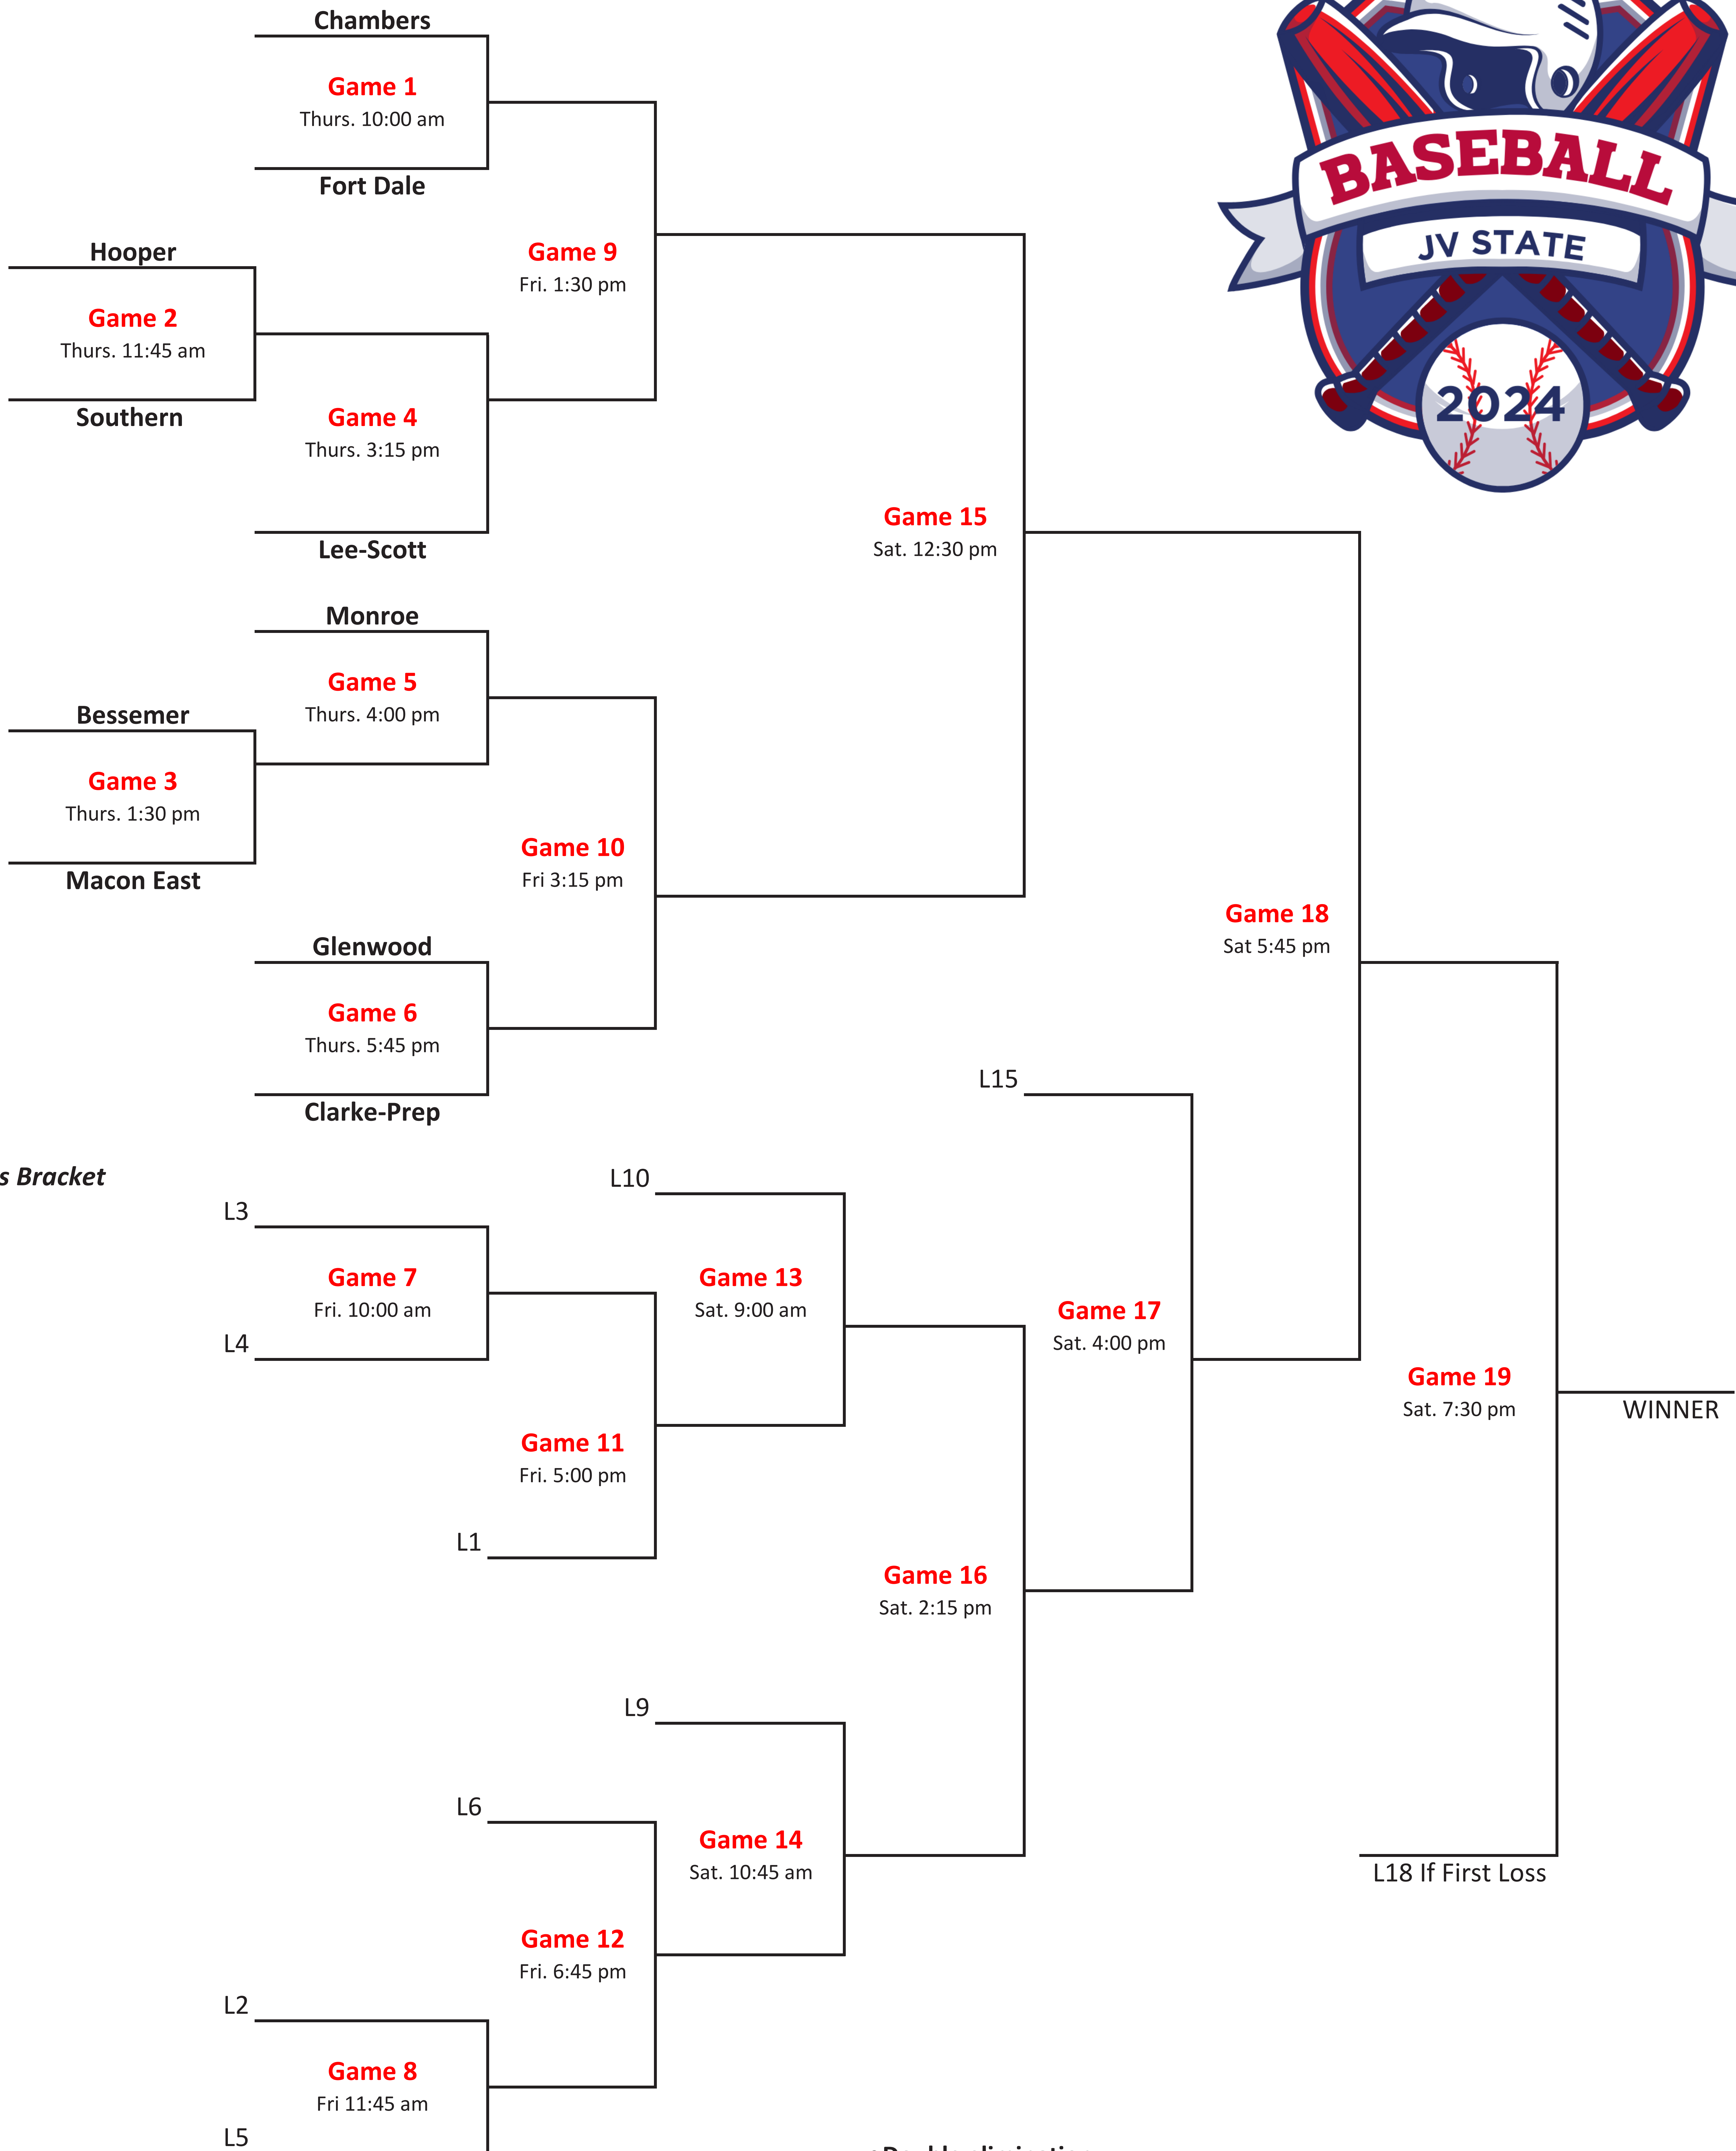

Winner's Bracket

- Double elimination.
- All games will be 5 innings or 1:30 time limit. New innings will not start after 1:25. If tied, games will continue until a winner is determined.
- Macon East will always be in the first base dugout.
- No outside coolers, food or drinks.
- No pets in the athletic complex.